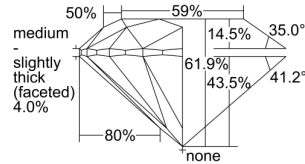

GIA®

FACSIMILE

GIA REPORT 5343001333

Verify this report at GIA.edu

GIA NATURAL DIAMOND DOSSIER®

November 08, 2019
GIA Report Number 5343001333
Shape and Cutting Style ..... Round Brilliant
Measurements ..... 5.37 - 5.41 x 3.34 mm

GRADING RESULTS

Carat Weight ..... 0.60 carat
Color Grade ..... K
Clarity Grade VS2
Cut Grade ..... Excellent

ADDITIONAL GRADING INFORMATION

Polish ..... Excellent
Symmetry ..... Excellent
Fluorescence ..... Medium Blue
Clarity Characteristics ..... Crystal
Inscription(s): GIA 5343001333

PROPORTIONS

Profile to actual proportions

GRADING SCALES

GIA COLOR SCALE	GIA CLARITY SCALE	GIA CUT SCALE	
D	FLAWLESS	EXCELLENT	
E	INTERNALLY FLAWLESS		
F		VVS₁	VERY GOOD
G	VVS₂		
H	VS₁	GOOD	
I	VS₂		
J	SI₁	FAIR	
K	SI₂		
L	I₁	POOR	
M	I₂		
N	I₃		
O			
P			
Q			
R			
S			
T			
U			
V			
W			
X			
Y			
Z