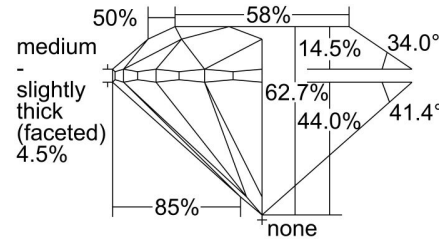

#### GIA DIAMOND GRADING REPORT

April 27, 2018  
 GIA Report Number ..... 2191318027  
 Shape and Cutting Style ..... Round Brilliant  
 Measurements ..... 6.62 - 6.66 x 4.17 mm

#### GRADING RESULTS

Carat Weight ..... 1.14 carat  
 Color Grade ..... J  
 Clarity Grade ..... VS1  
 Cut Grade ..... Excellent

#### PROPORTIONS

Profile to actual proportions